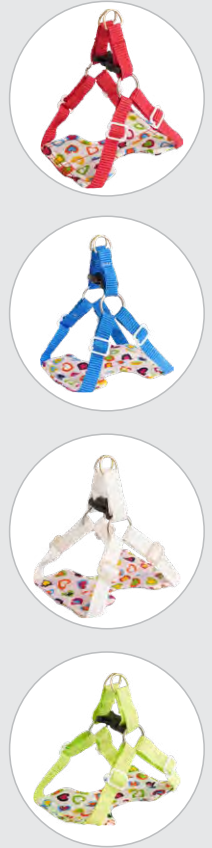

## Cat Harness

قلاده کمری  
گارفیلد

- Comfortable to touch.
- Easy on/off buckle.
- Strong buckle.
- Safe harness.

Neck Girth (cm) min - max	Chest Girth (cm) min - max	Strap Width (cm)	Cat Weight (kg)
22-35	22-35	1	<4

# MILA BIRD

STRONG SPECIAL  
SEWING

WASHABLE

SCRATCH  
RESISTANT

WRINKLE  
RESISTANT

ADJUSTABLE